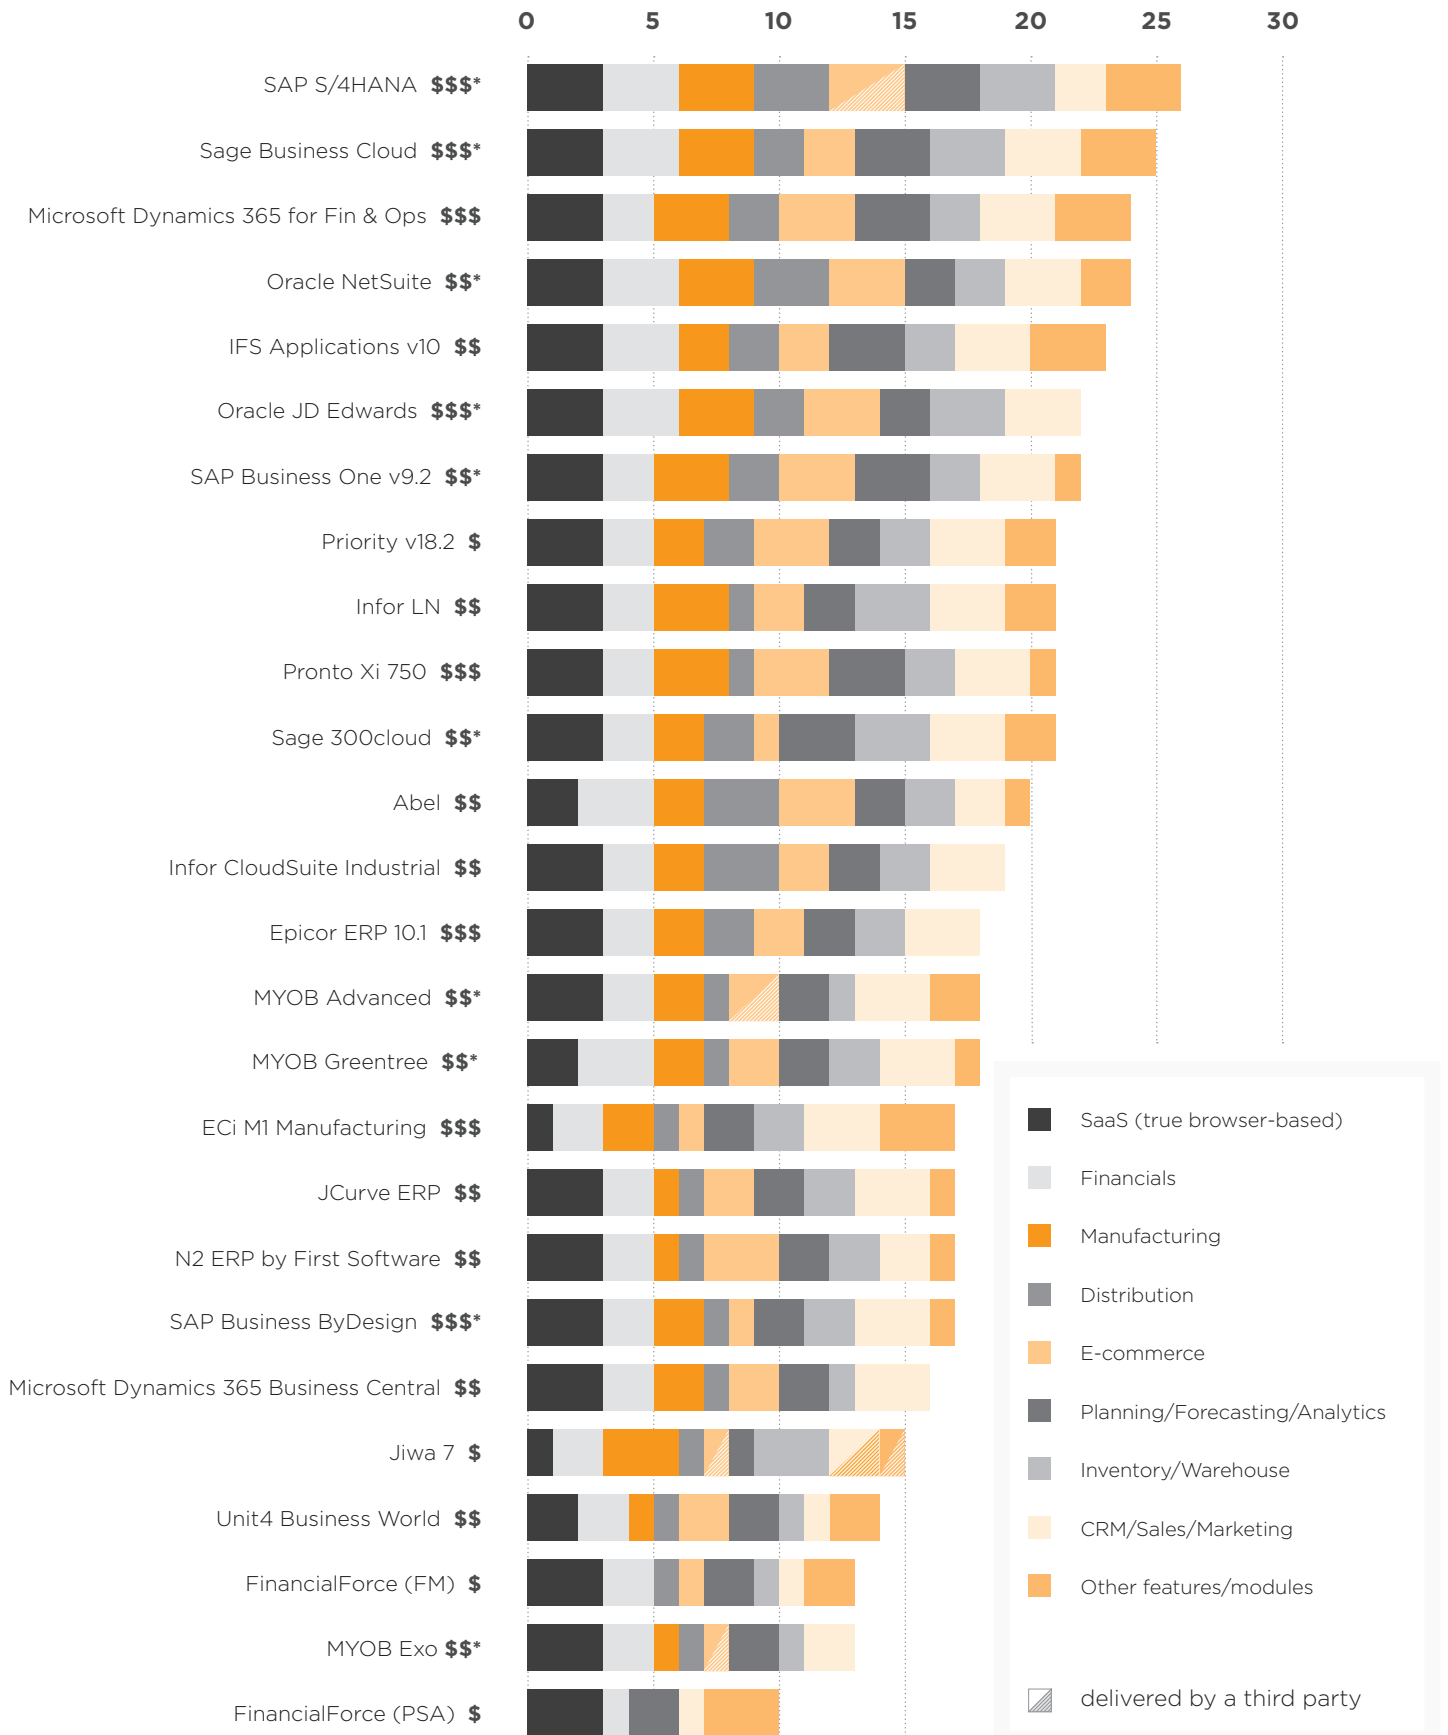

# iStart ERP Features vs Price guide

Your guide to ERP solutions ranked by function points and price

\* Price estimated for illustrative purposes. Vendors provide specific pricing upon enquiry.  
 Note: This indicative guide is based on a like-for-like comparison across other products listed.